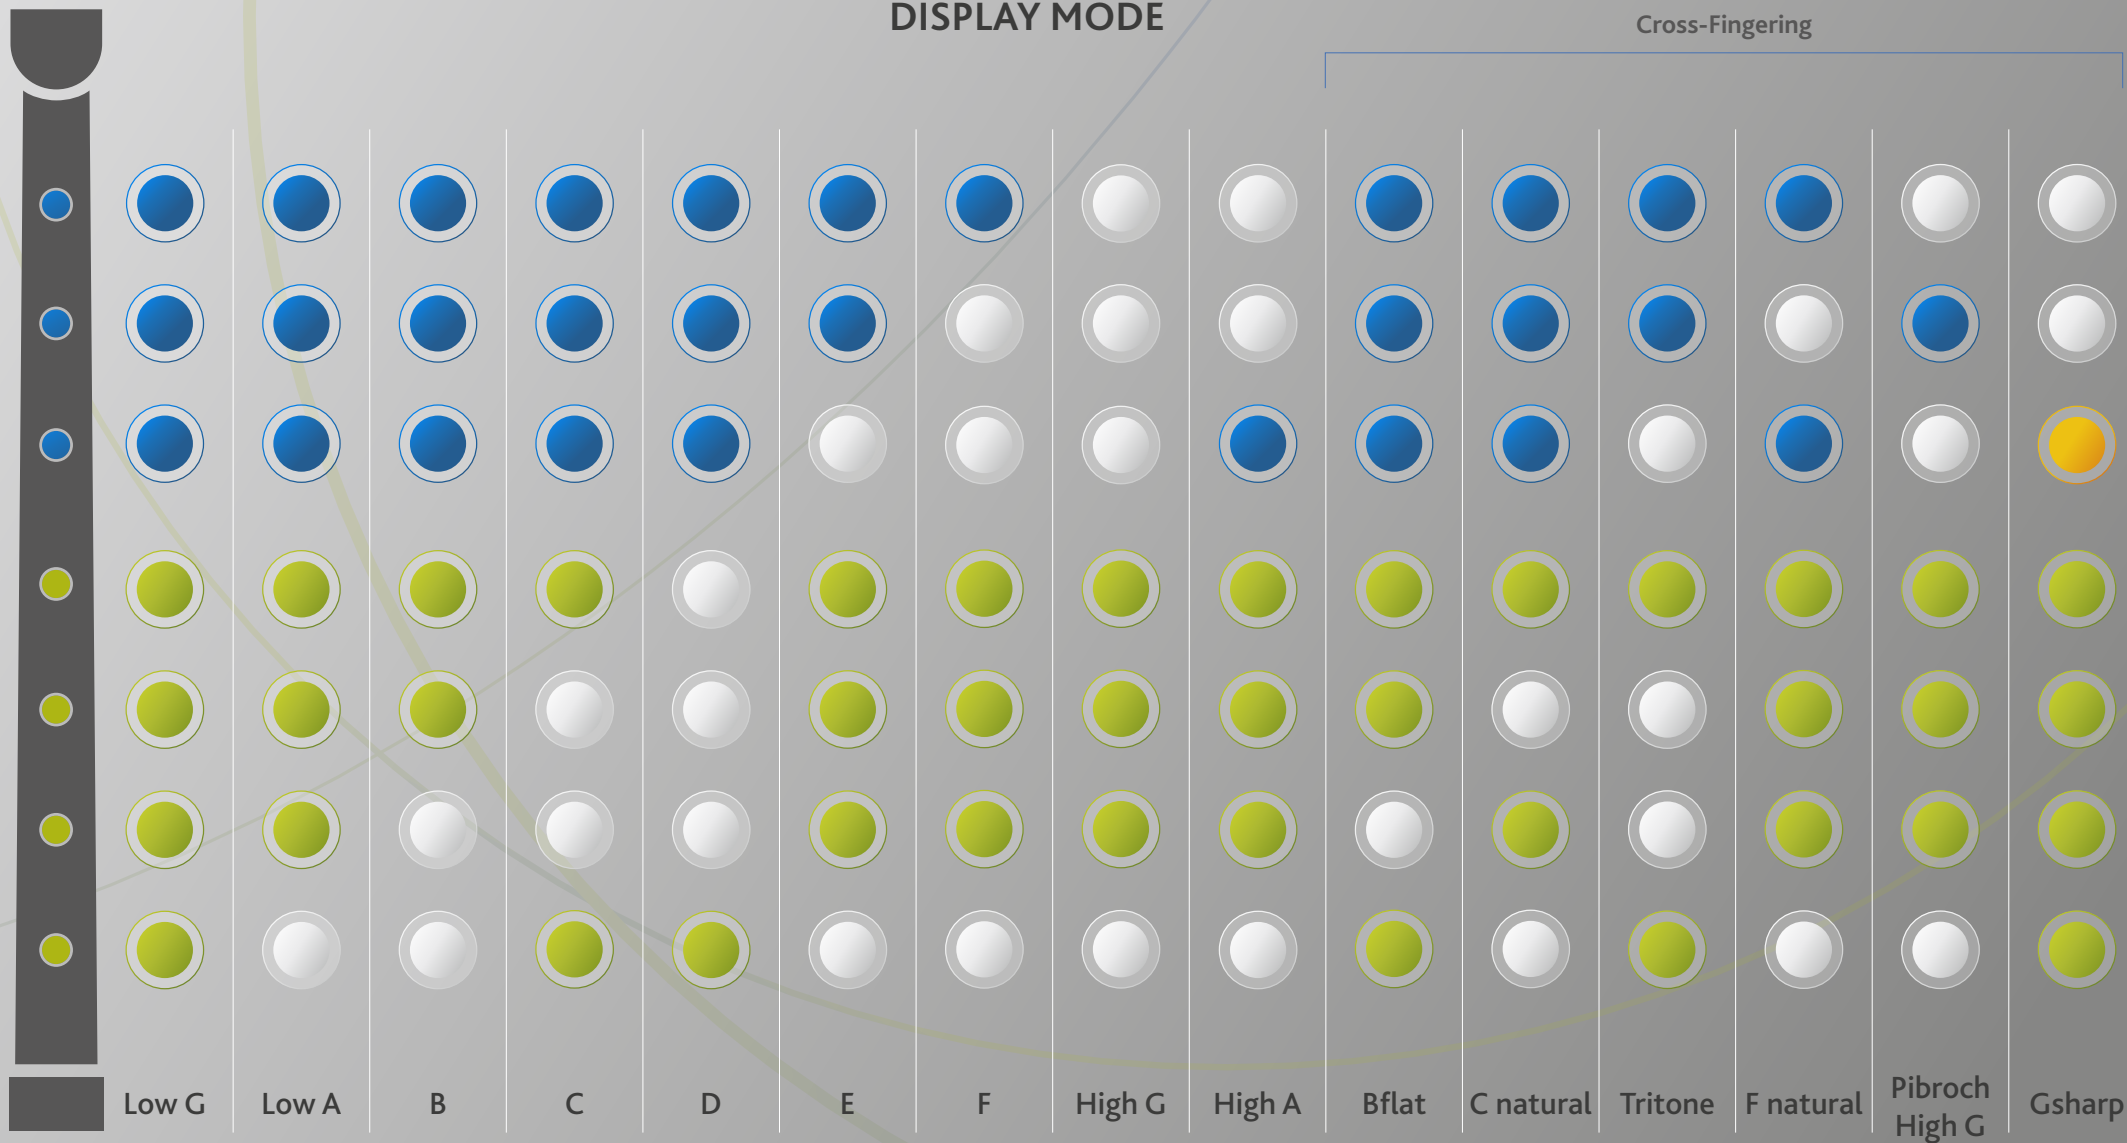

# HALF-CLOSED FINGERING (SCOTTISH)

## GREAT HIGHLAND BAGPIPE, BORDERPIPE, SMALLPIPE & PRACTICE CHANTER

DISPLAY MODE

Cross-Fingering

(Top Hand) 
 (Bottom Hand) 
 = open 
 optional