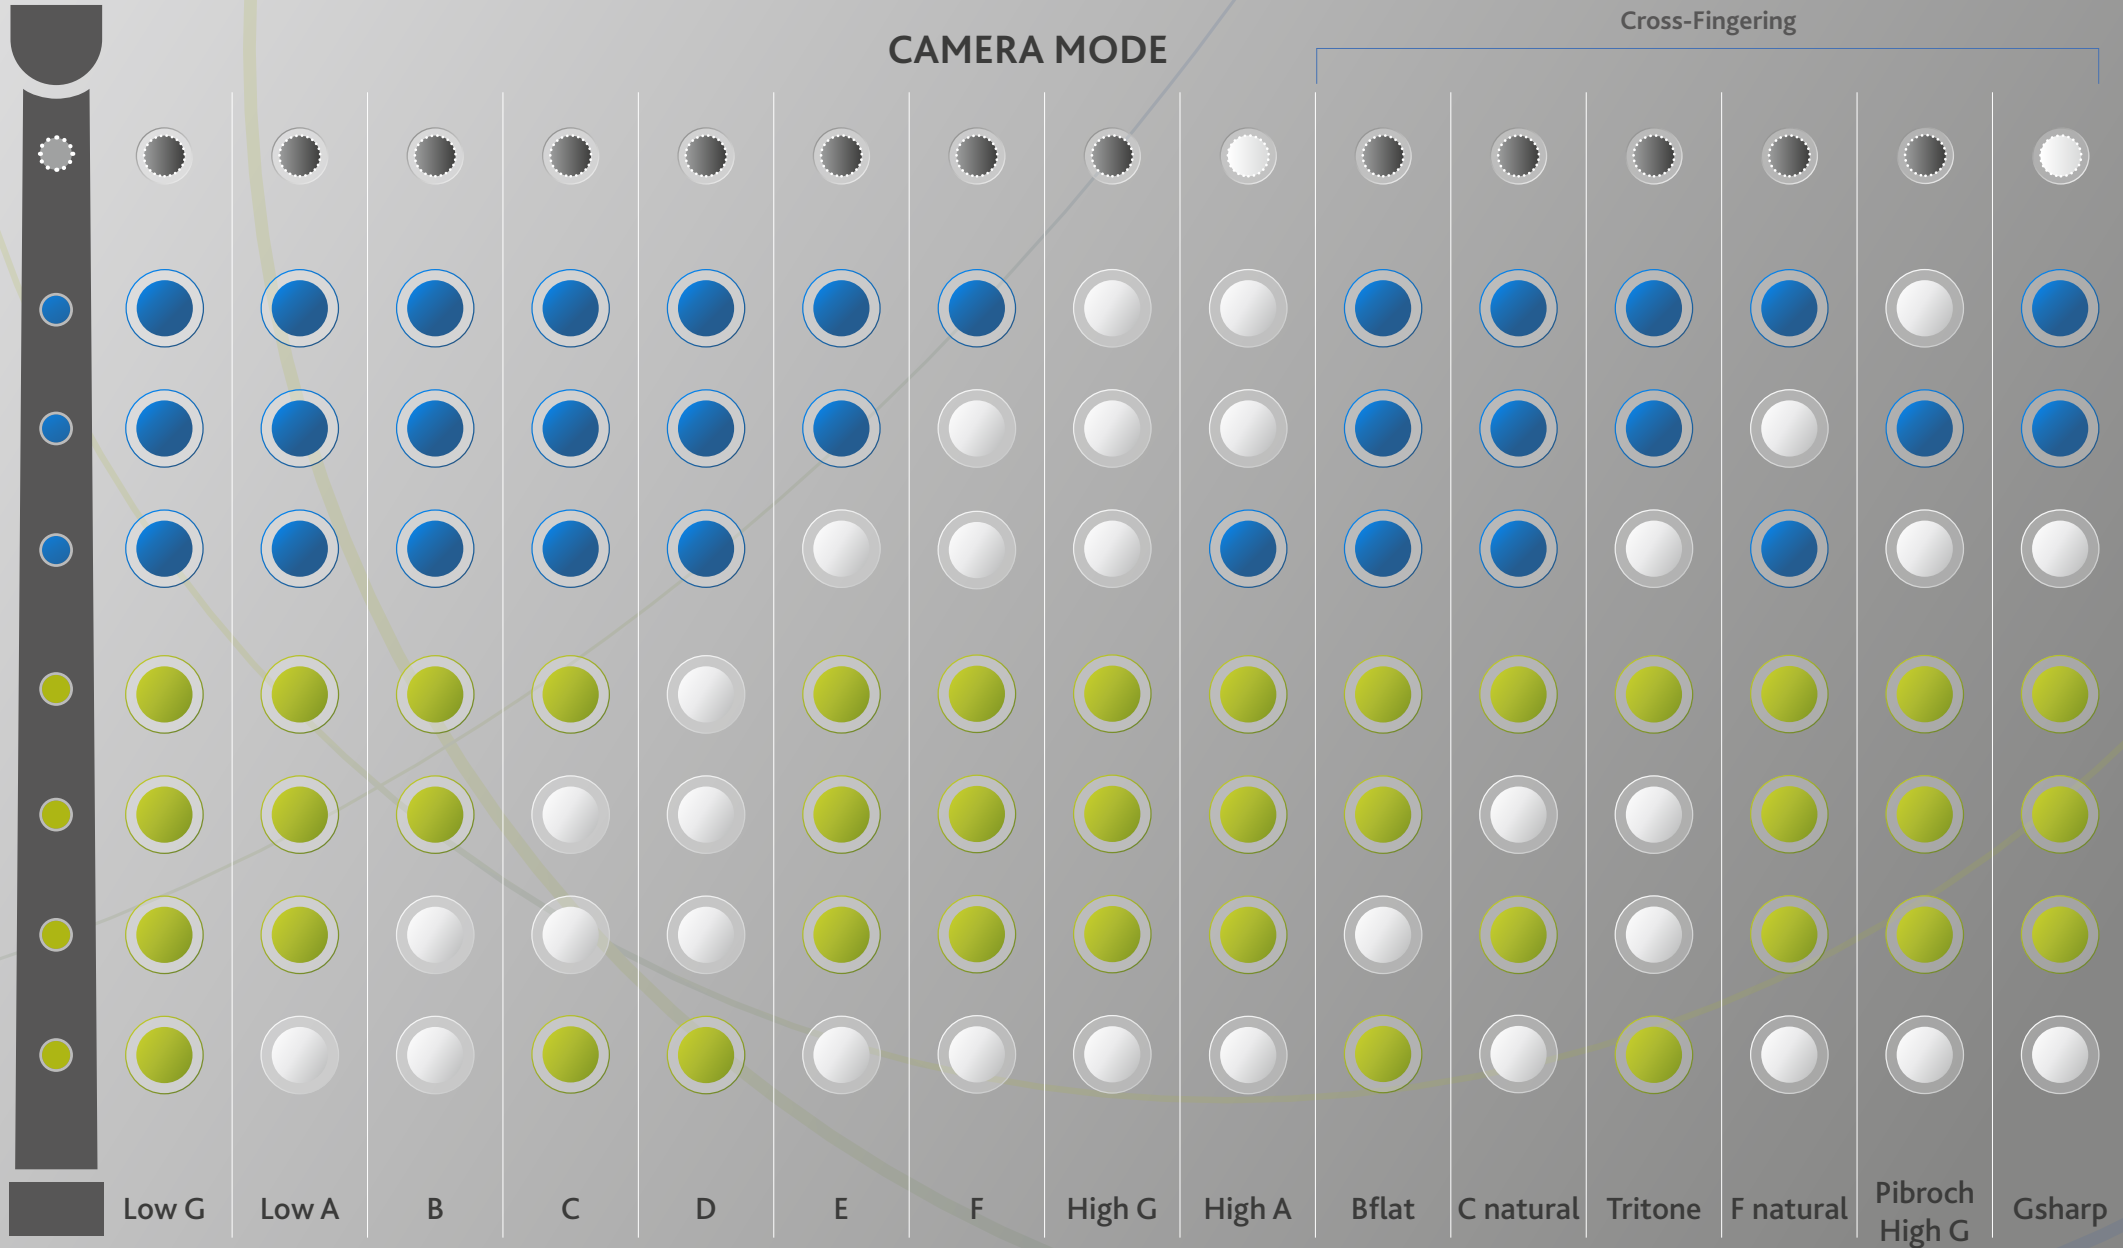

HALF-CLOSED FINGERING (SCOTTISH)

GREAT HIGHLAND BAGPIPE, BORDERPIPE, SMALLPIPE & PRACTICE CHANTER

(Thumb / Rear-Camera)
 (Top Hand)
 (Bottom Hand)
 = open