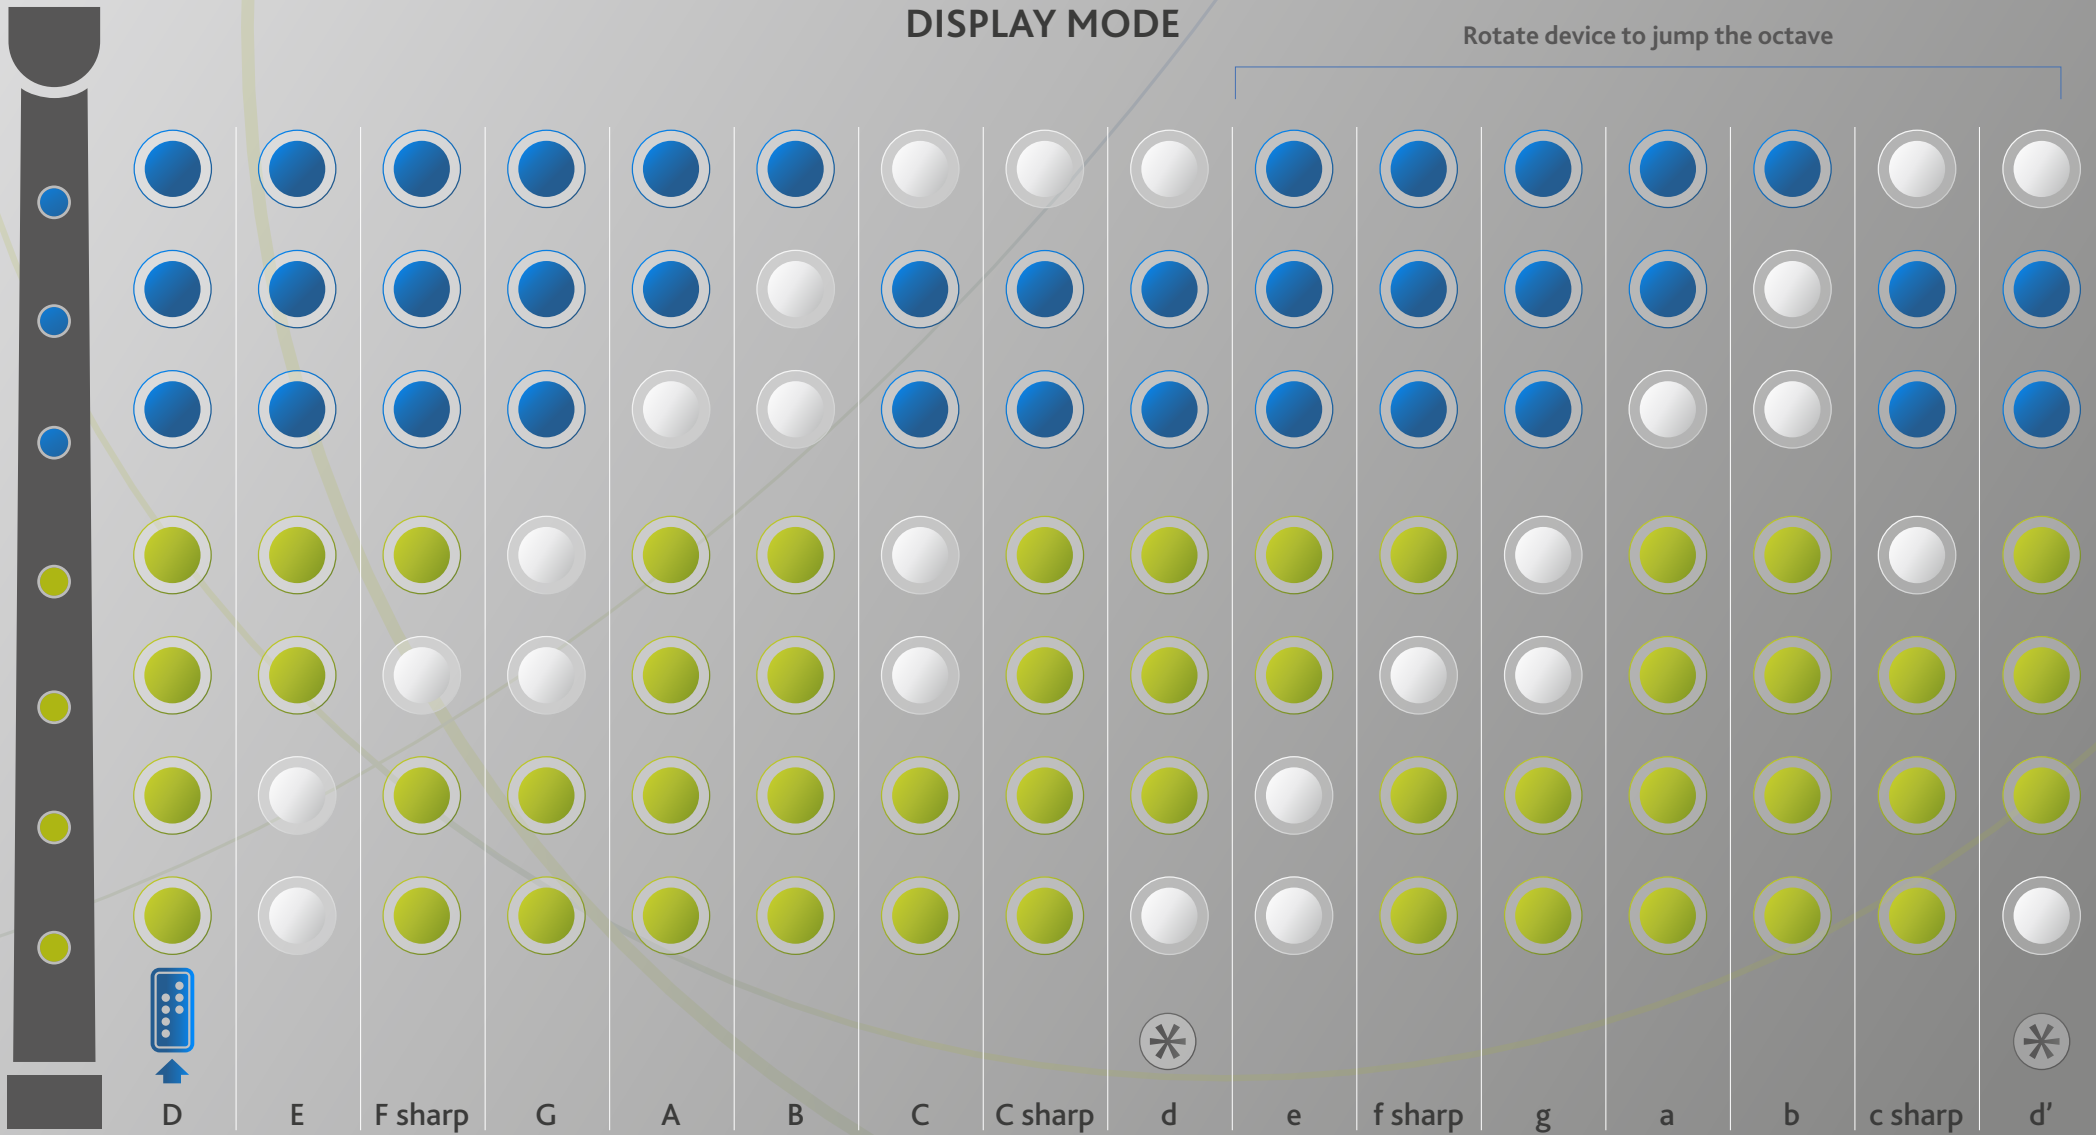

HALF-CLOSED FINGERING – UILLEANN PIPES

DISPLAY MODE

Rotate device to jump the octave

(Top Hand)
 (Bottom Hand)
 = open
 = Within the display mode
 = Lift device
 = Rotate device