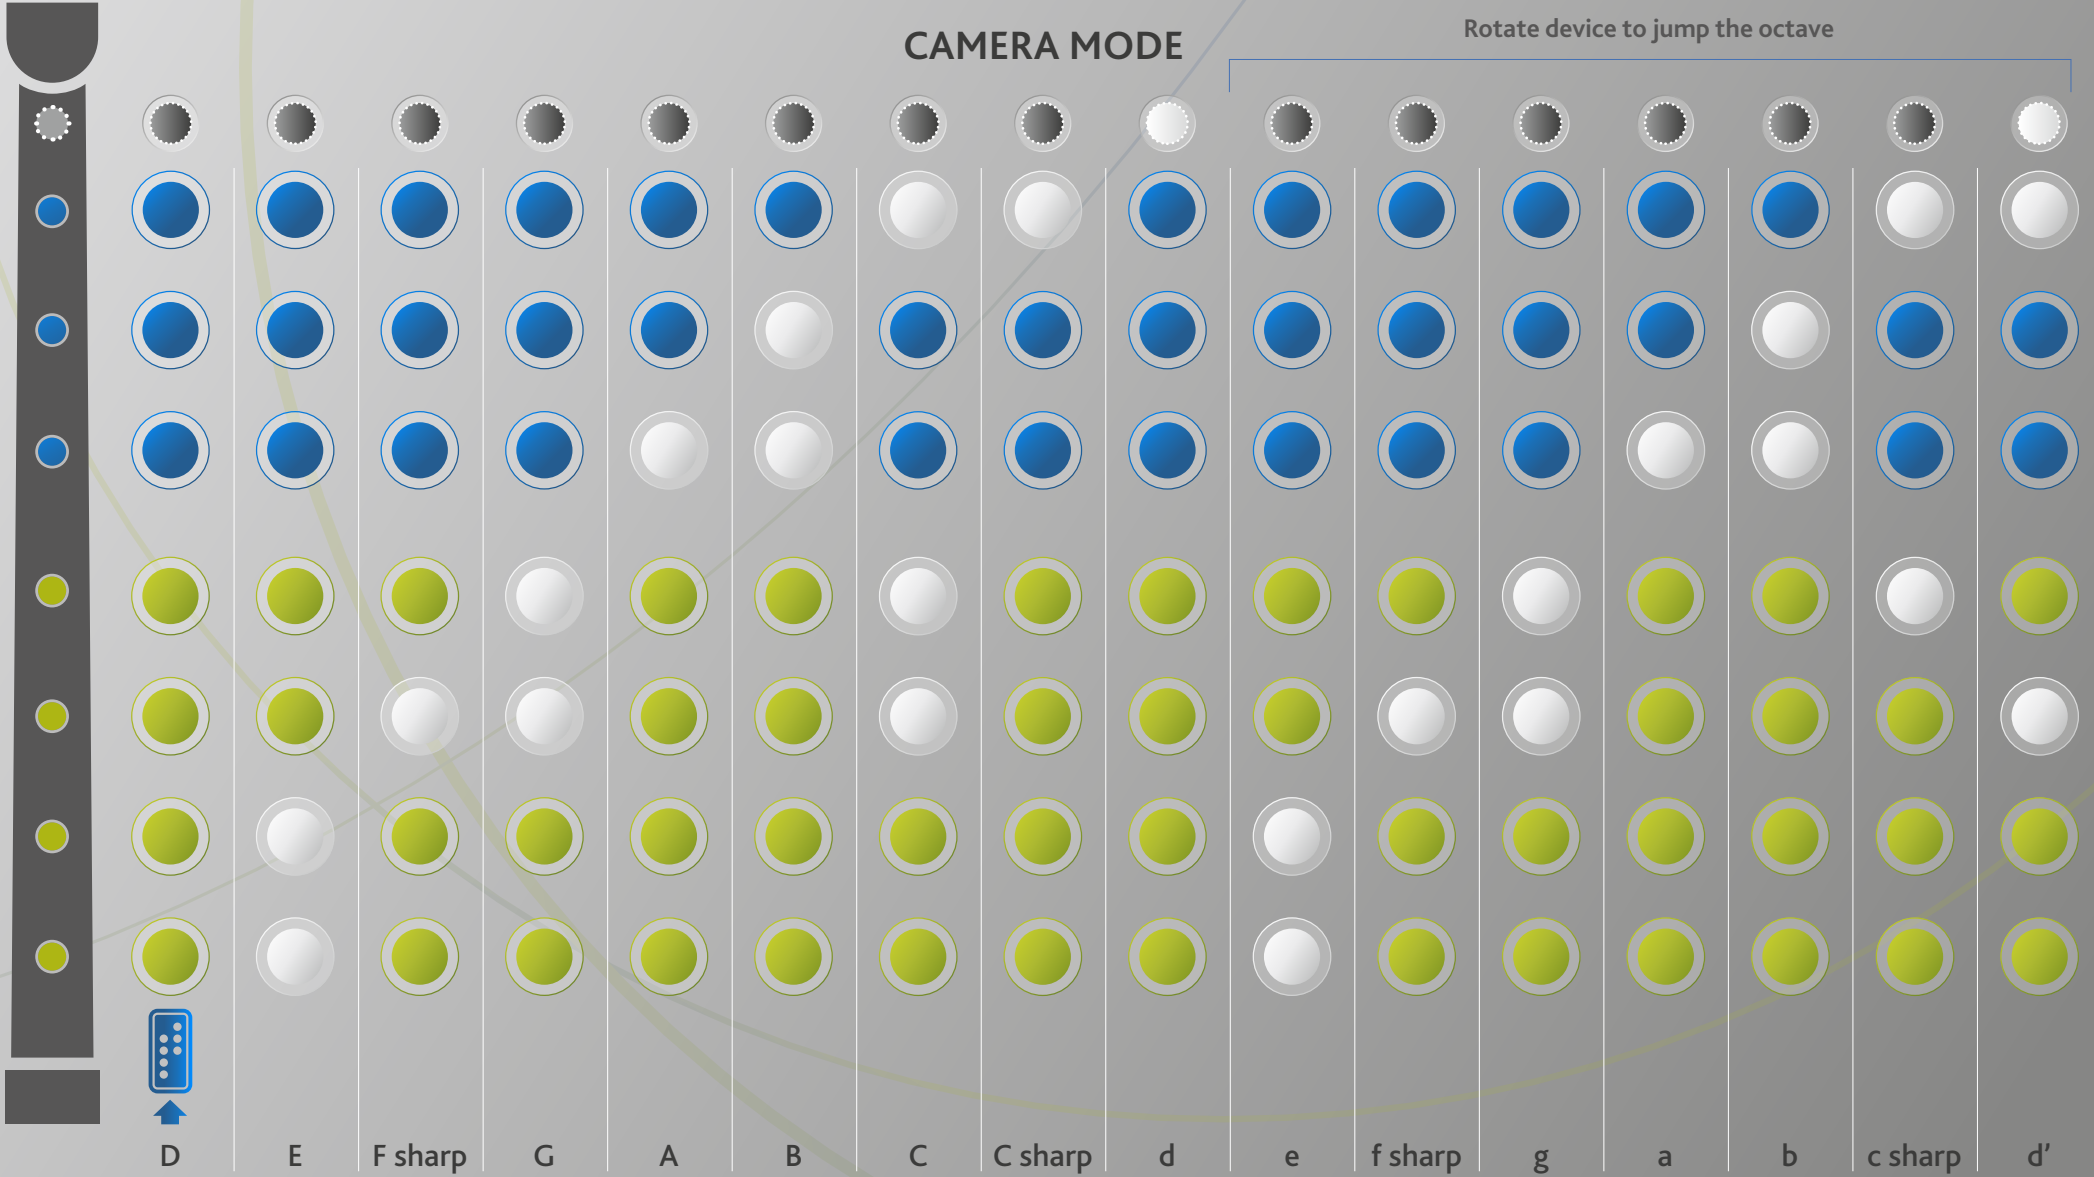

# HALF-CLOSED FINGERING – UILLEANN PIPES

## CAMERA MODE

Rotate device to jump the octave

(Top Hand) 
 (Bottom Hand) 
 = open 
 = Lift device 
 = Rotate device