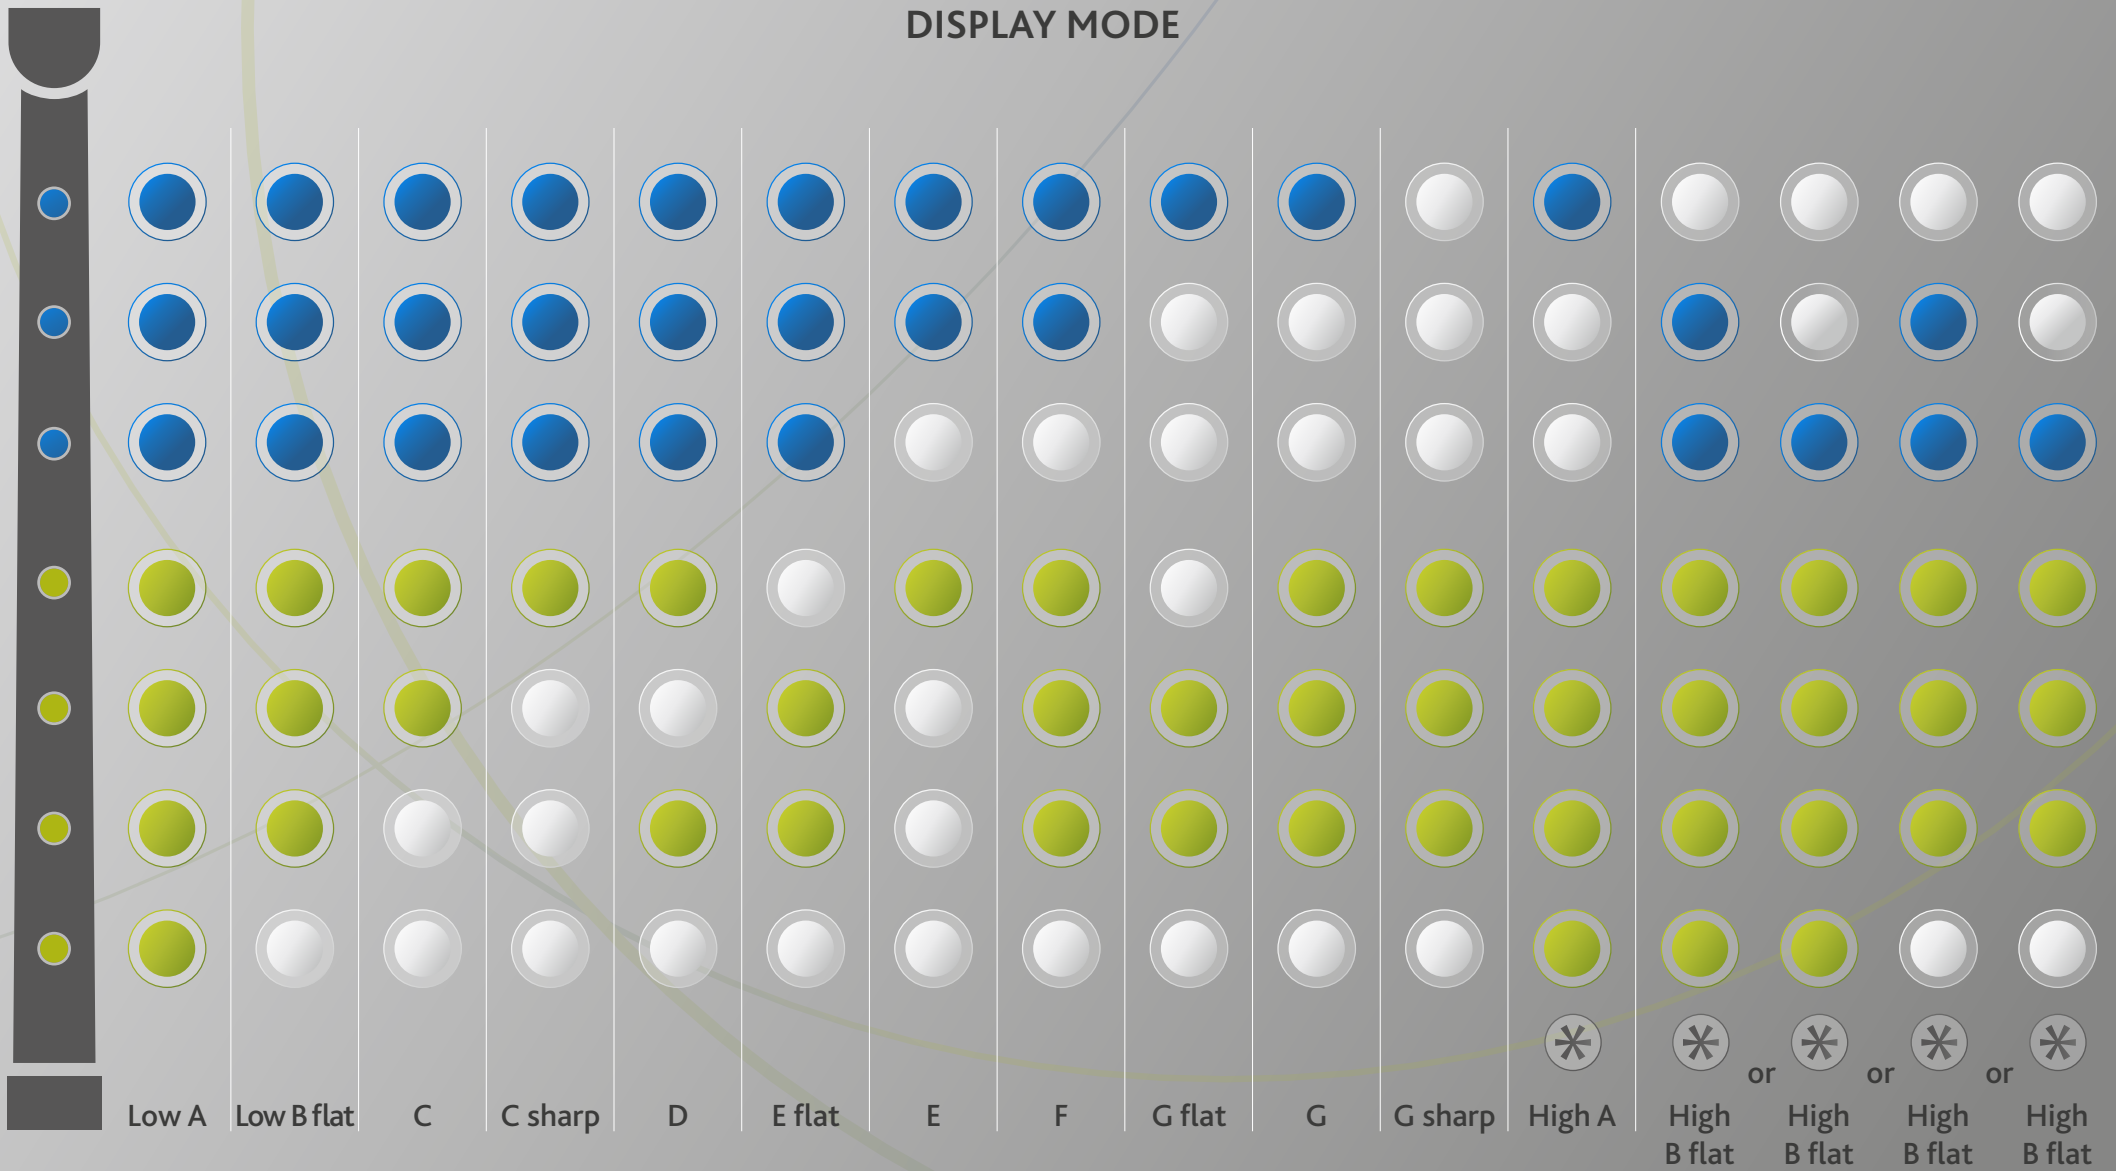

# CLOSED FINGERING – ASTURIAN GAITA

## DISPLAY MODE

(Top Hand) 
 (Bottom Hand) 
 = open 
 = Within the display mode