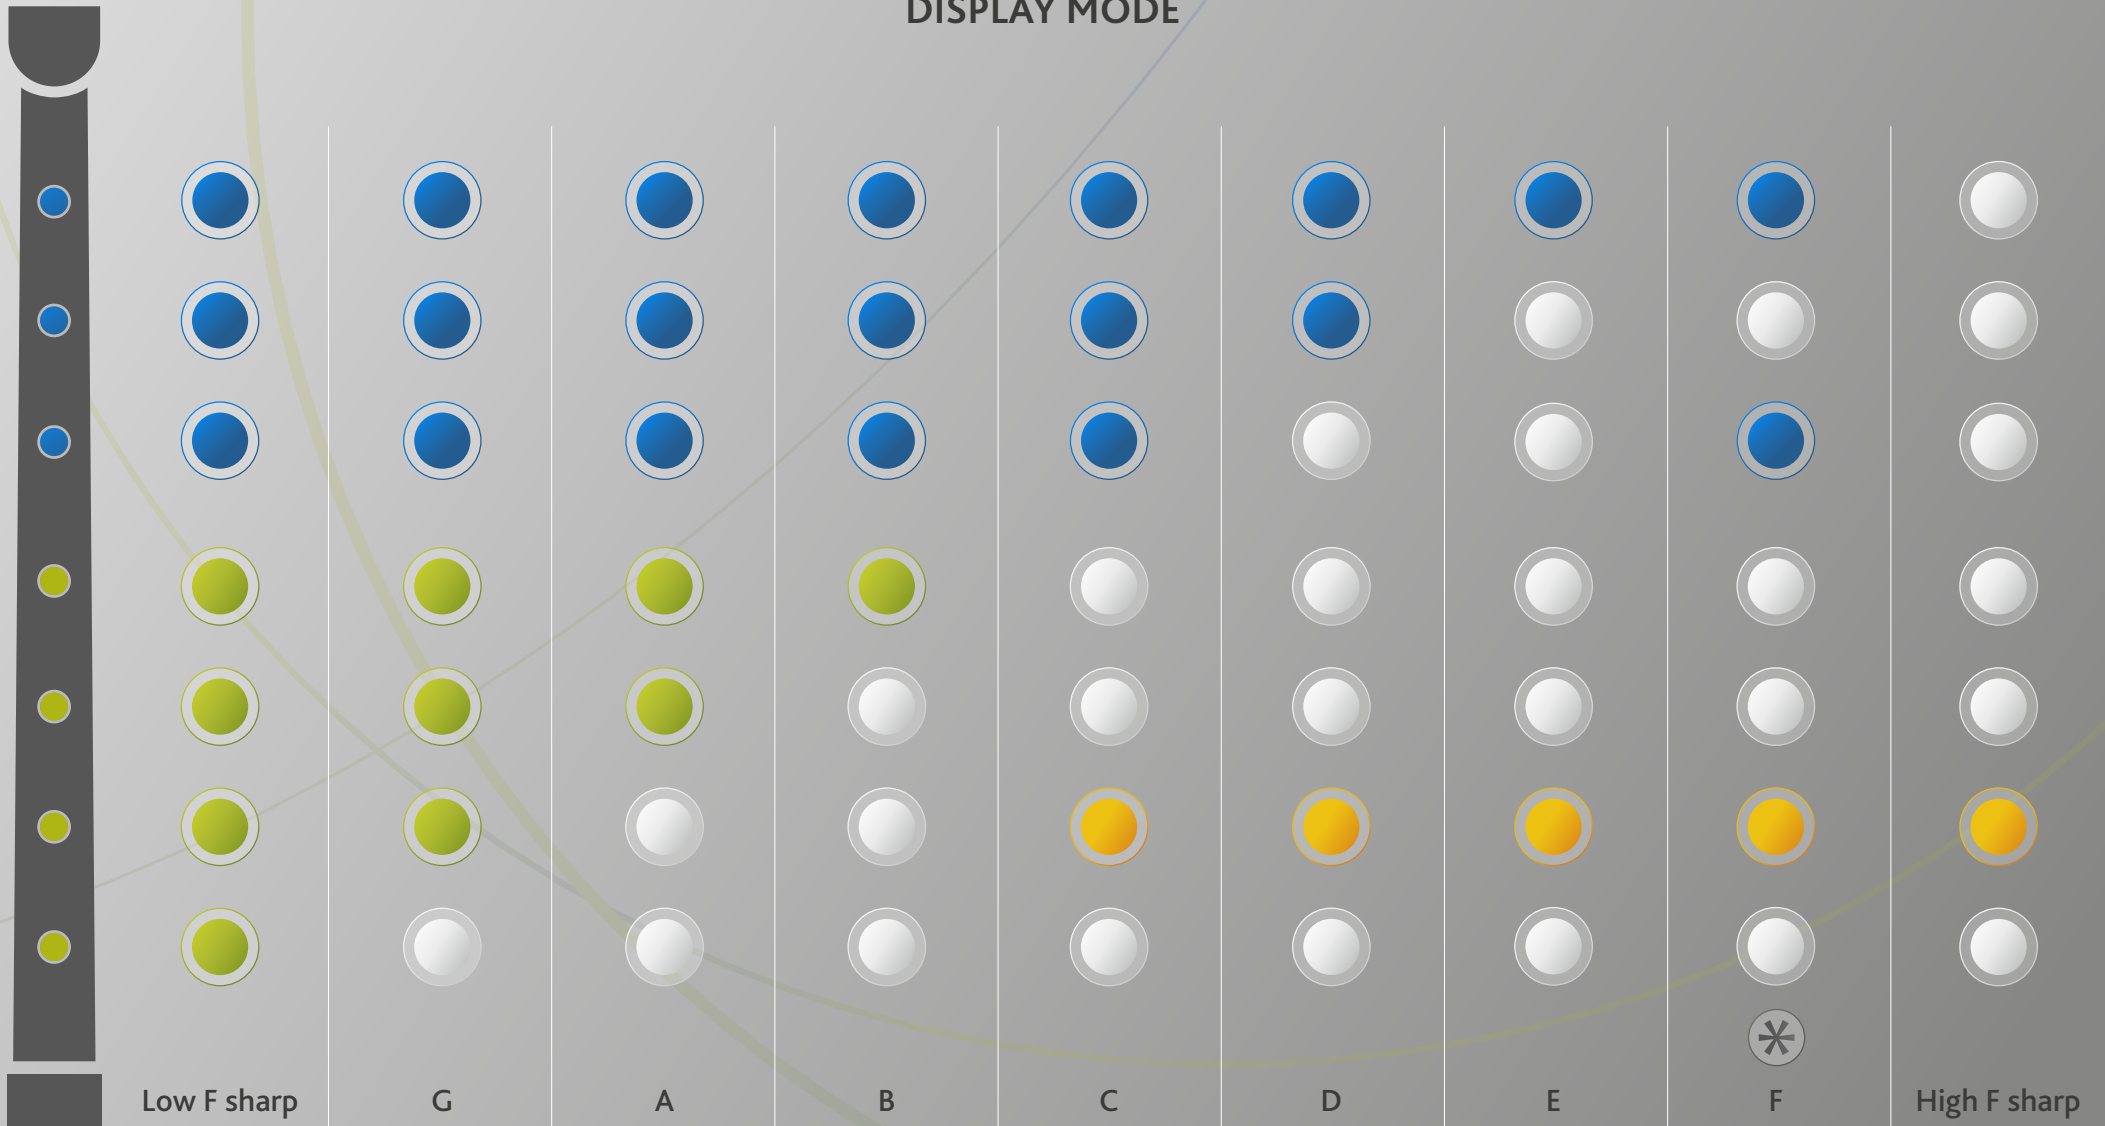

OPEN FINGERING – ARMENIAN PARKAPZUK

DISPLAY MODE

(Top Hand)
 (Bottom Hand)
 = open
 = Within the display mode

We recommend to use this finger as a buttress finger