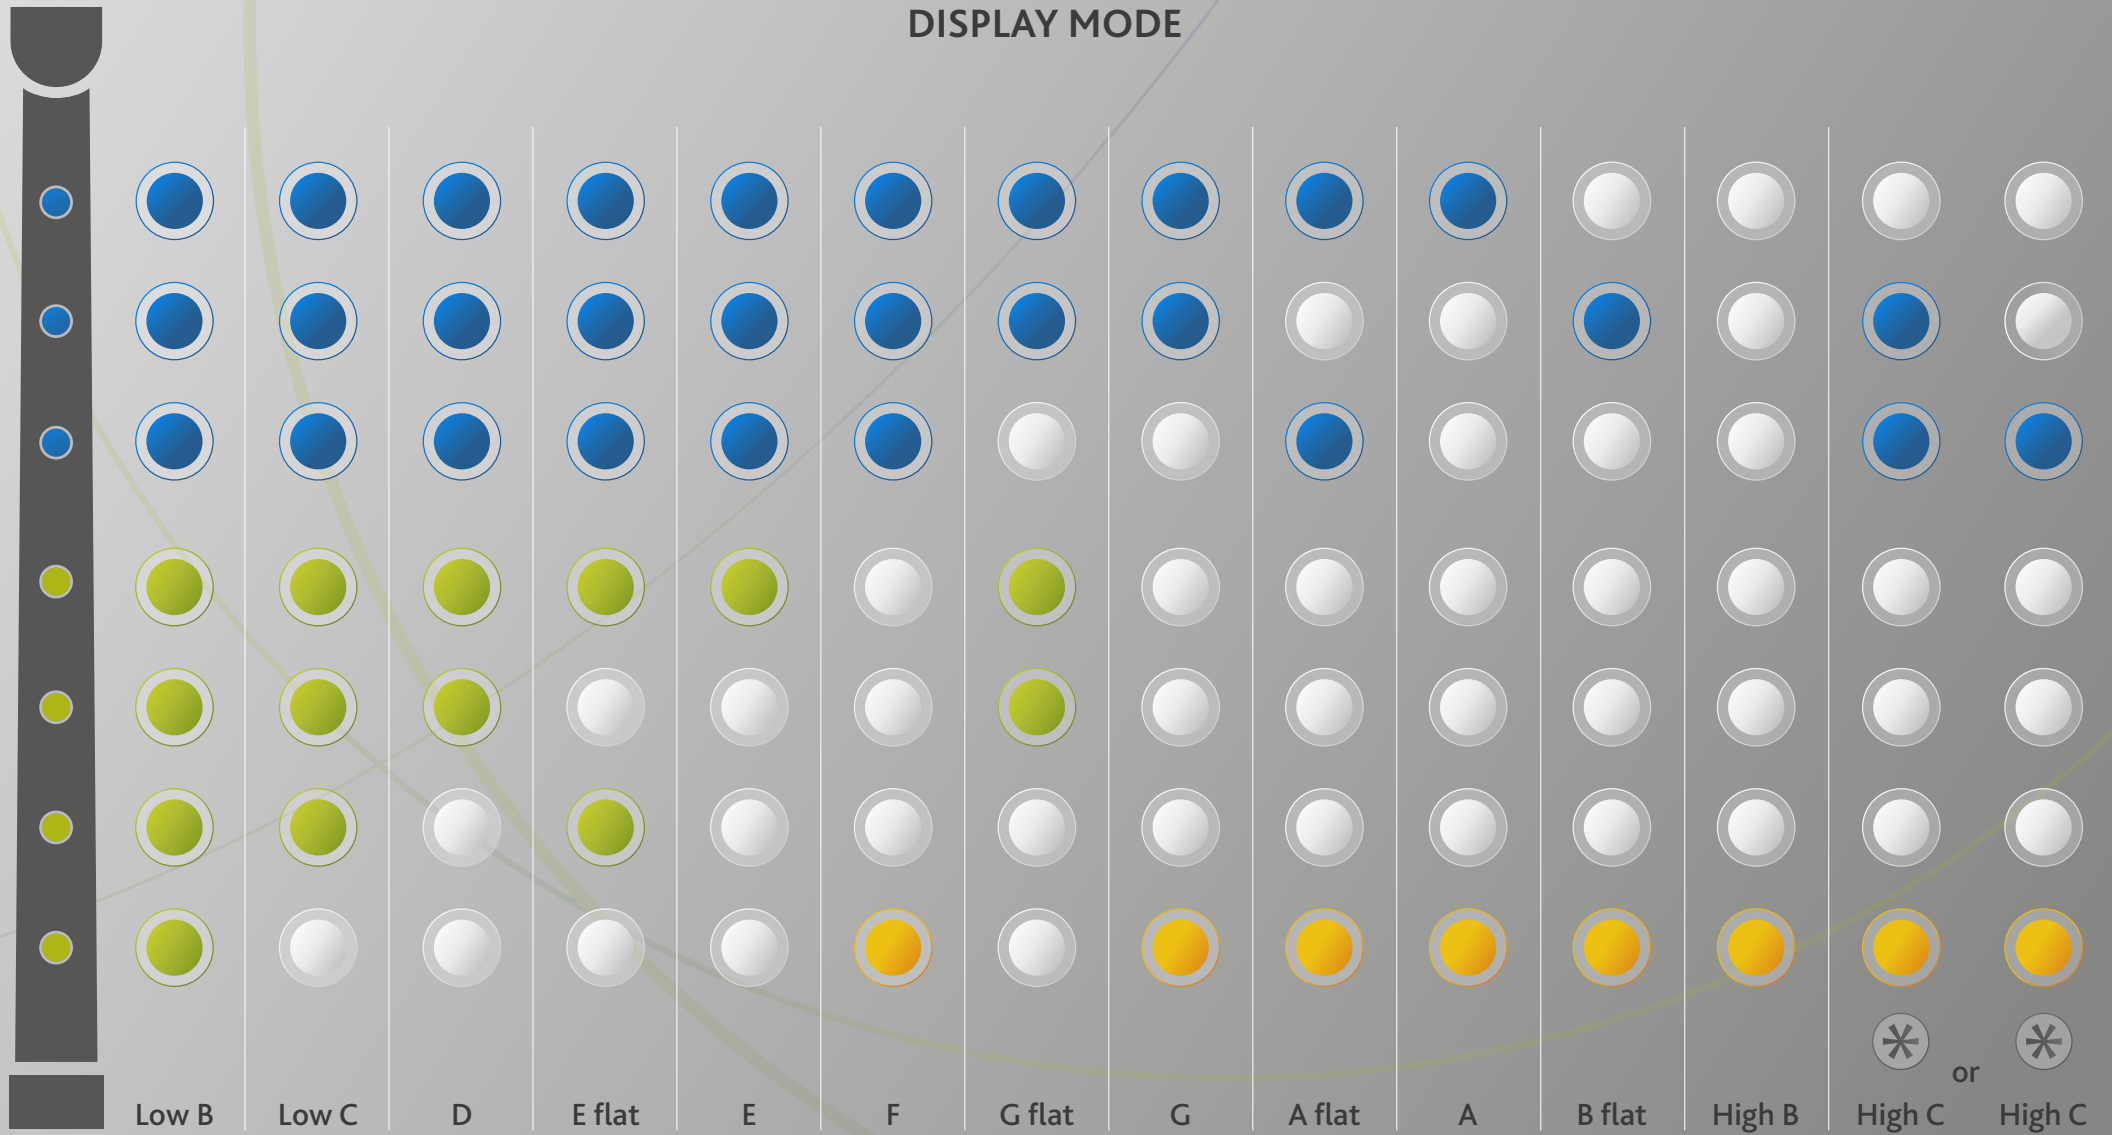

OPEN FINGERING – GALICIAN GAITA

DISPLAY MODE

(Top Hand)
 (Bottom Hand)
 = open
 = Within the display mode

We recommend to use this finger as a buttress finger