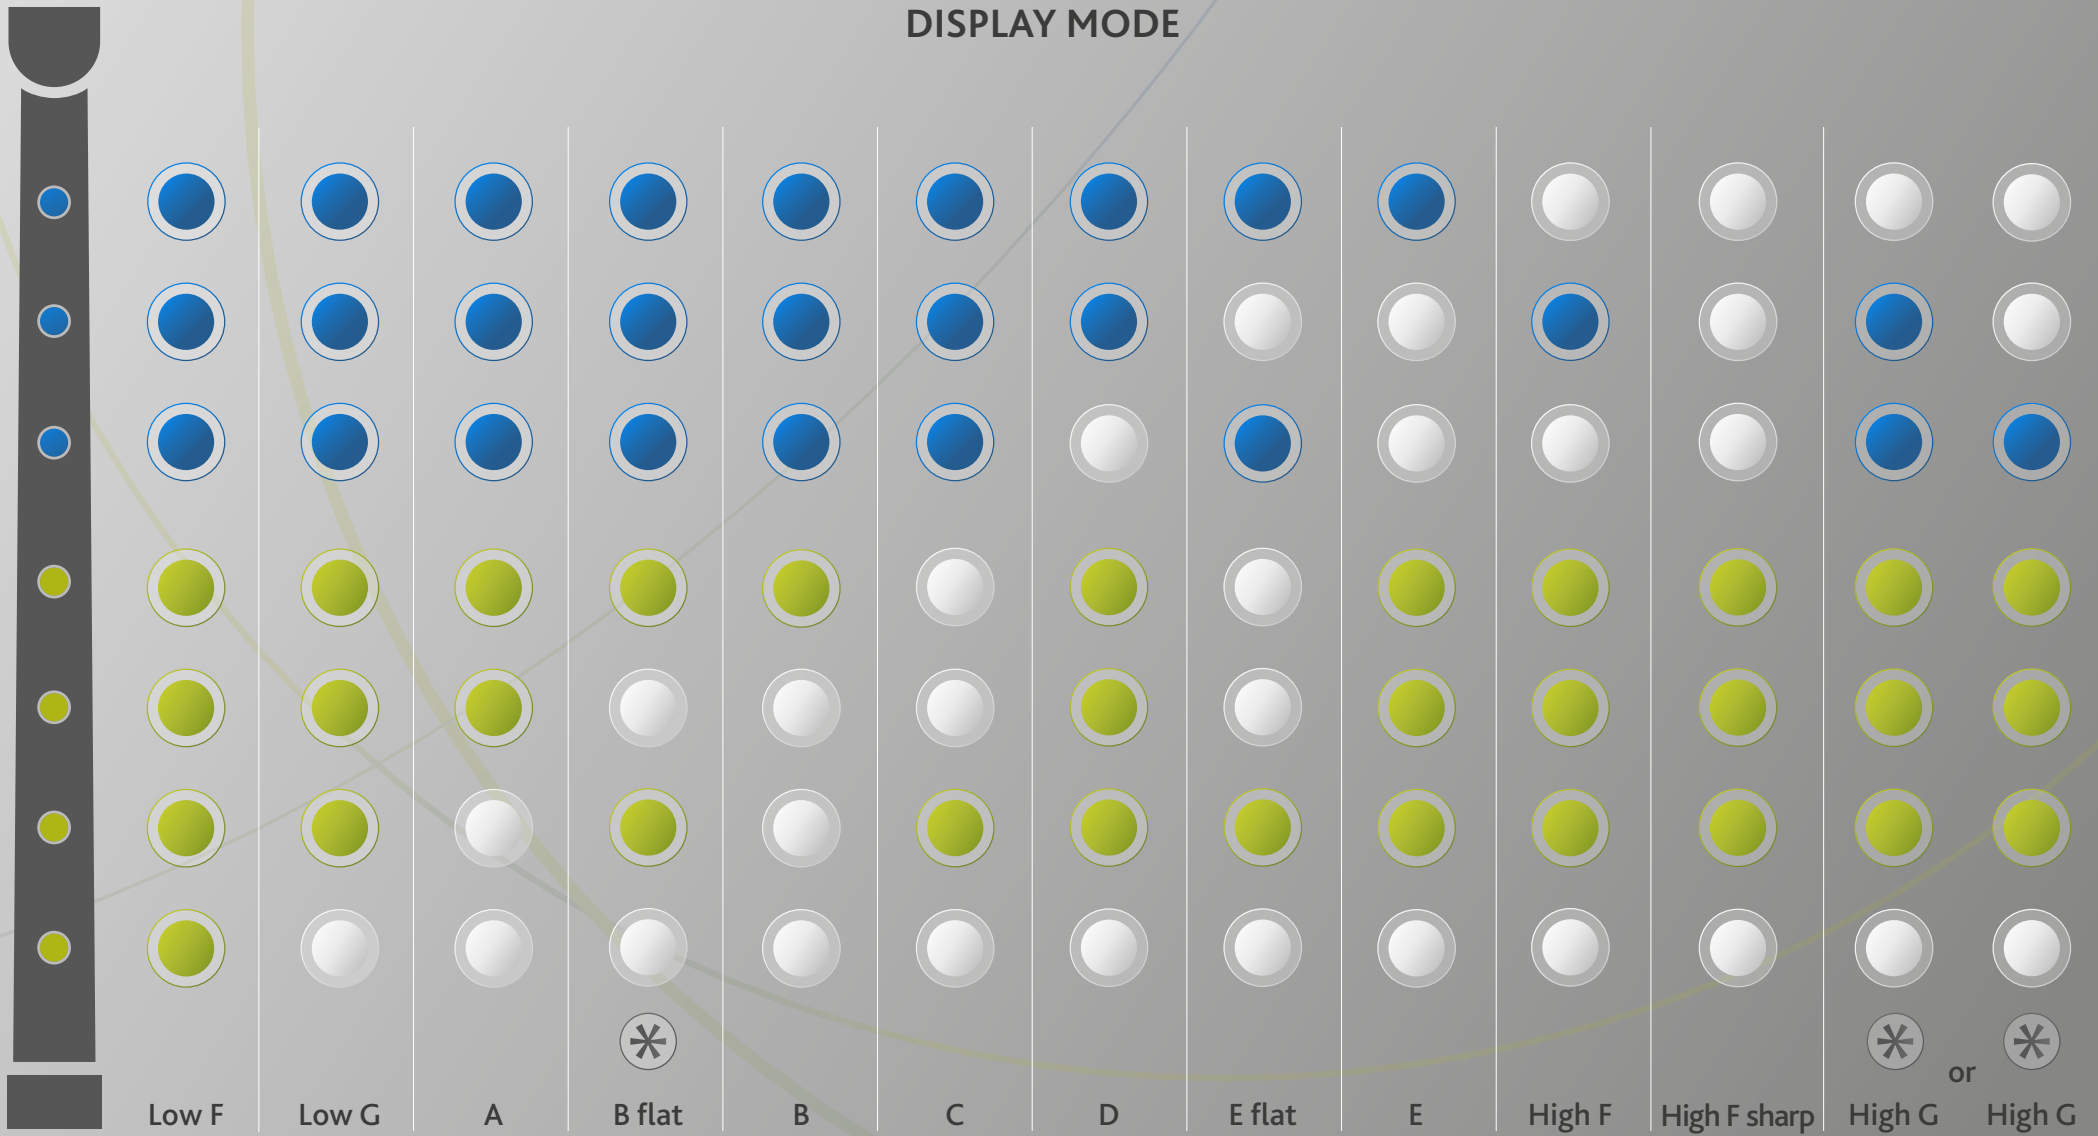

# HALF-CLOSED FINGERING – SHEPHERD BAGPIPE

## DISPLAY MODE

(Top Hand) 
 (Bottom Hand) 
 = open 
 = Within the display mode