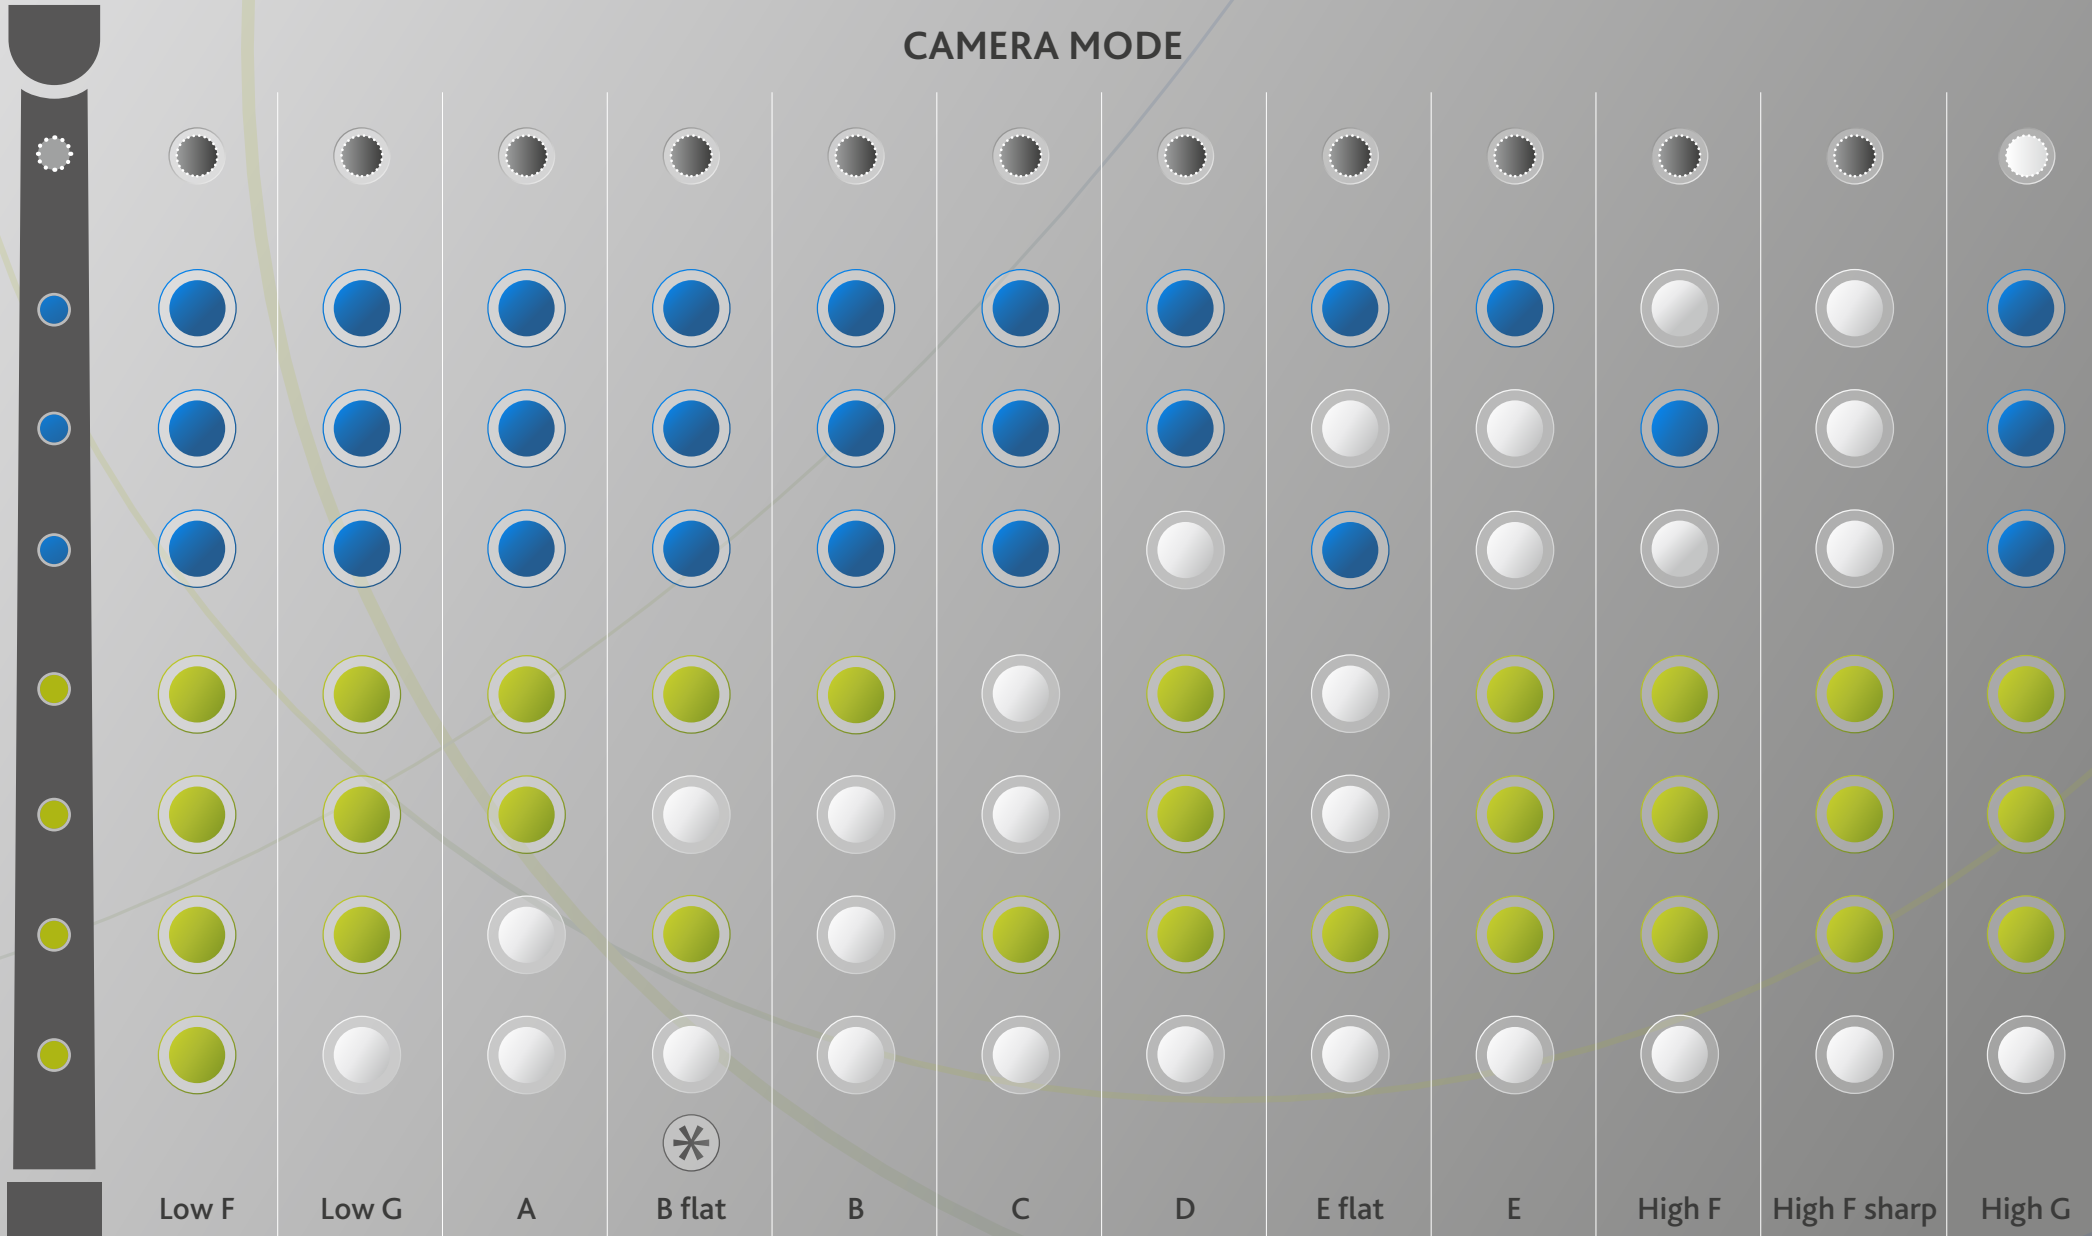

HALF-CLOSED FINGERING – SHEPHERD BAGPIPE

CAMERA MODE

(Thumb / Rear-Camera)
 (Top Hand)
 (Bottom Hand)
 = open
 = Within the camera mode