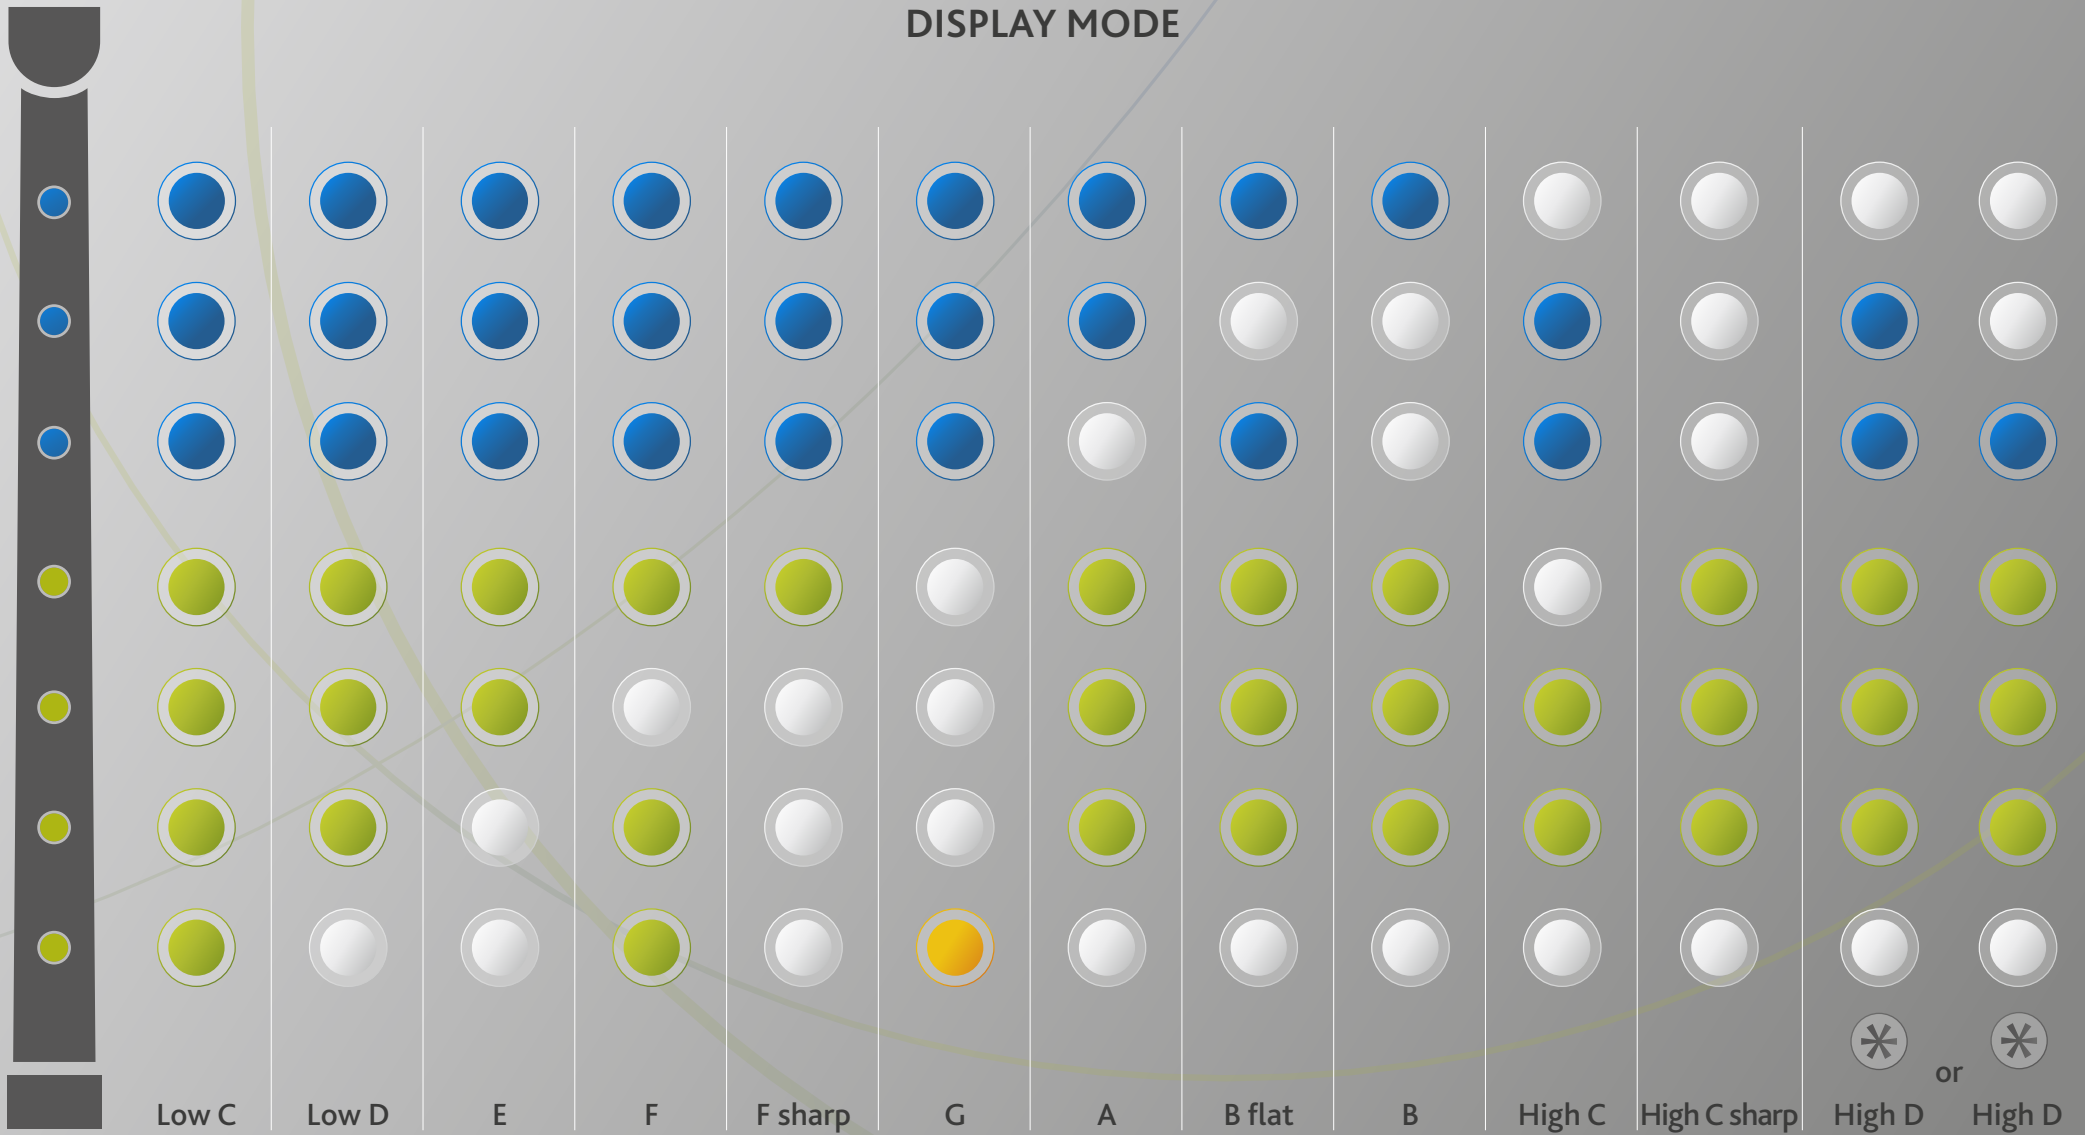

HALF-CLOSED FINGERING – PASTORAL PIPE IN D

DISPLAY MODE

(Top Hand)
 (Bottom Hand)
 = open
 = Within the display mode

We recommend to use this finger as a buttress finger