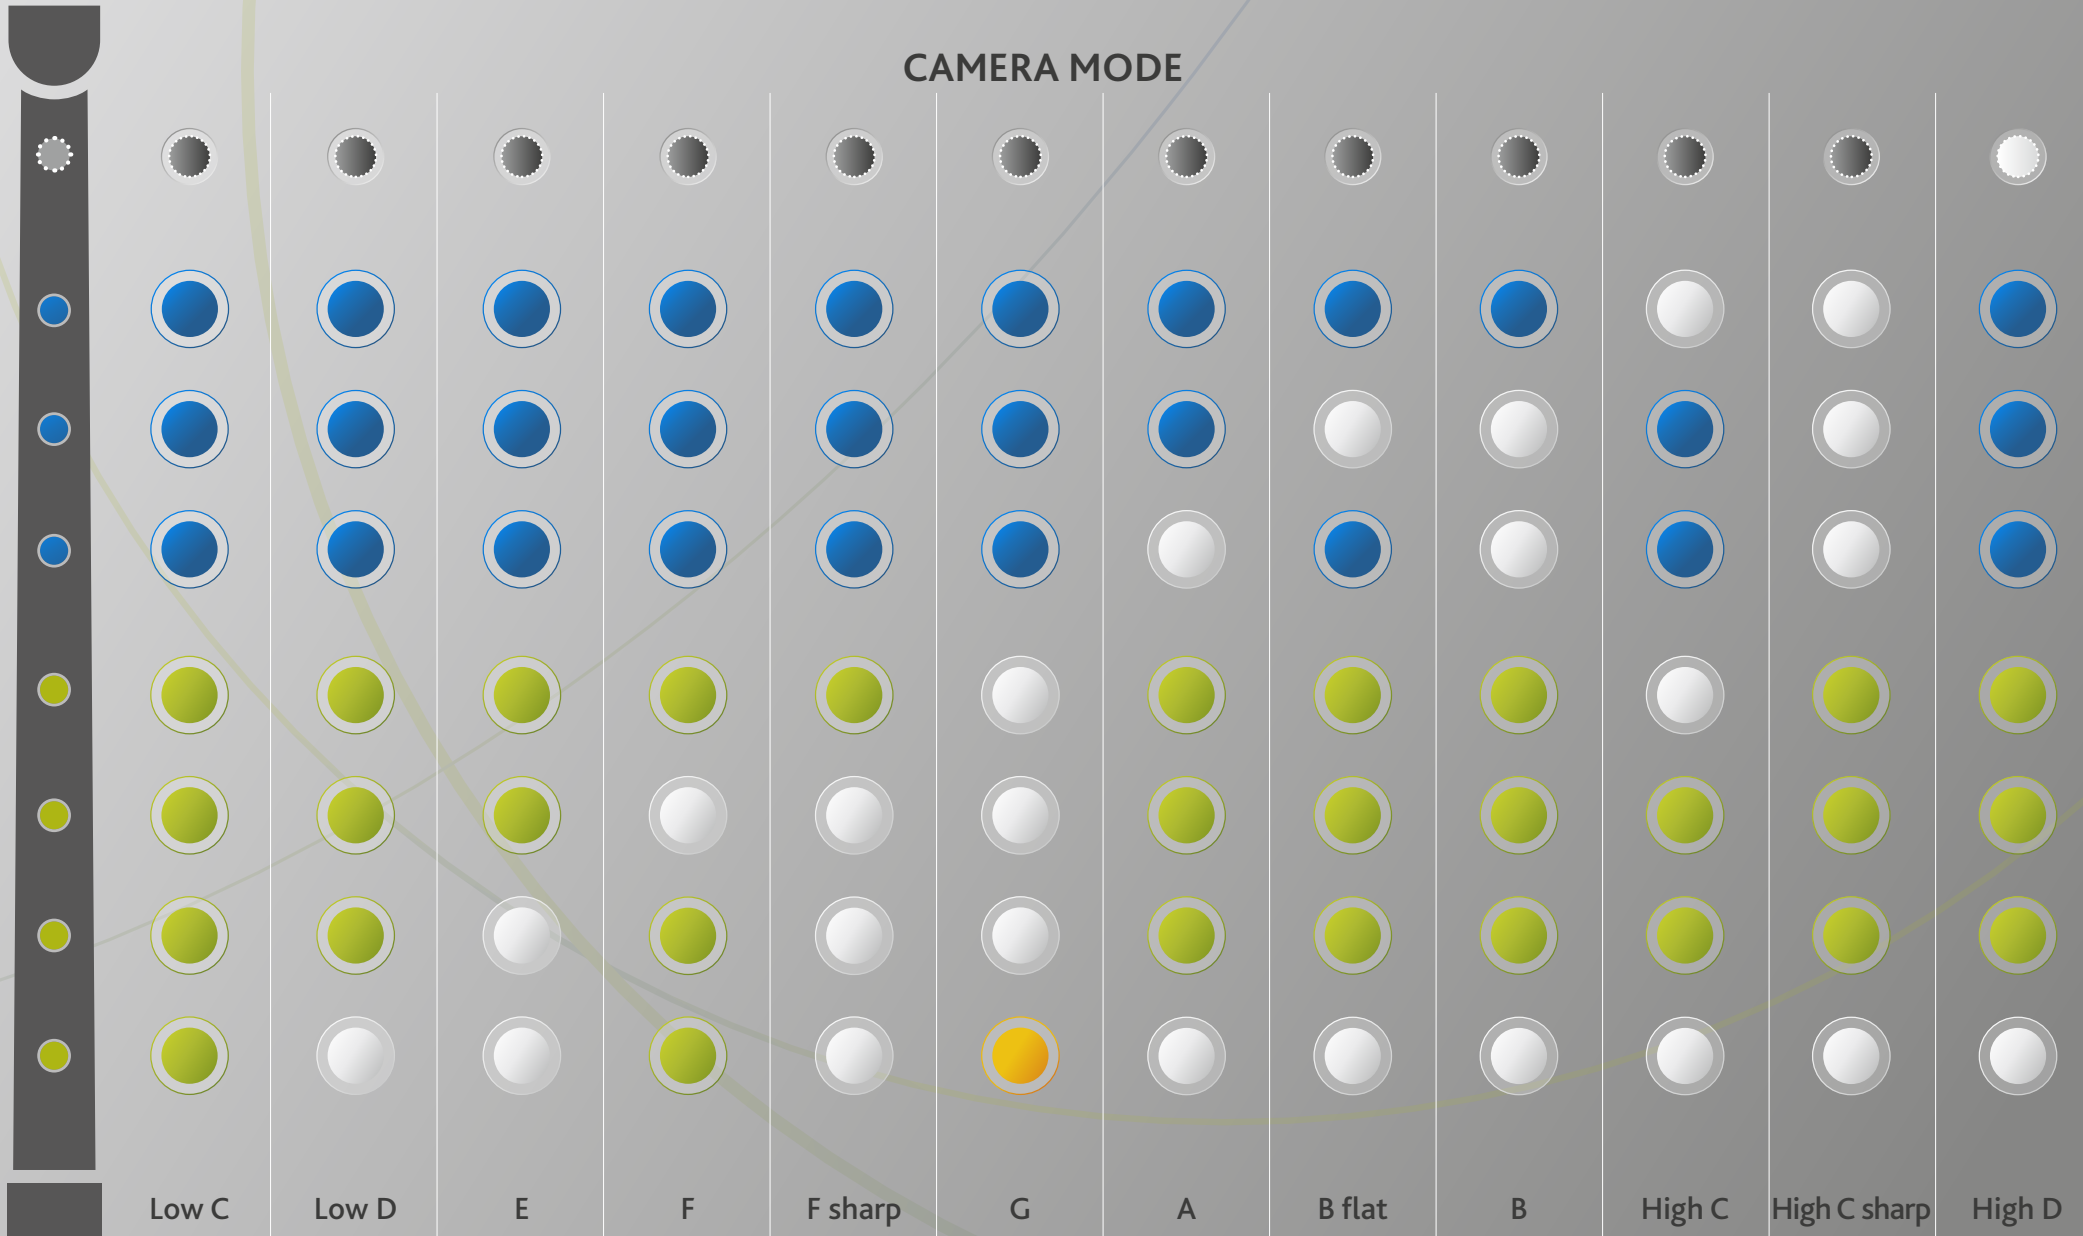

HALF-CLOSED FINGERING – PASTORAL PIPE IN D

CAMERA MODE

(Thumb / Rear-Camera)
 (Top Hand)
 (Bottom Hand)
 = open

We recommend to use this finger as a buttress finger