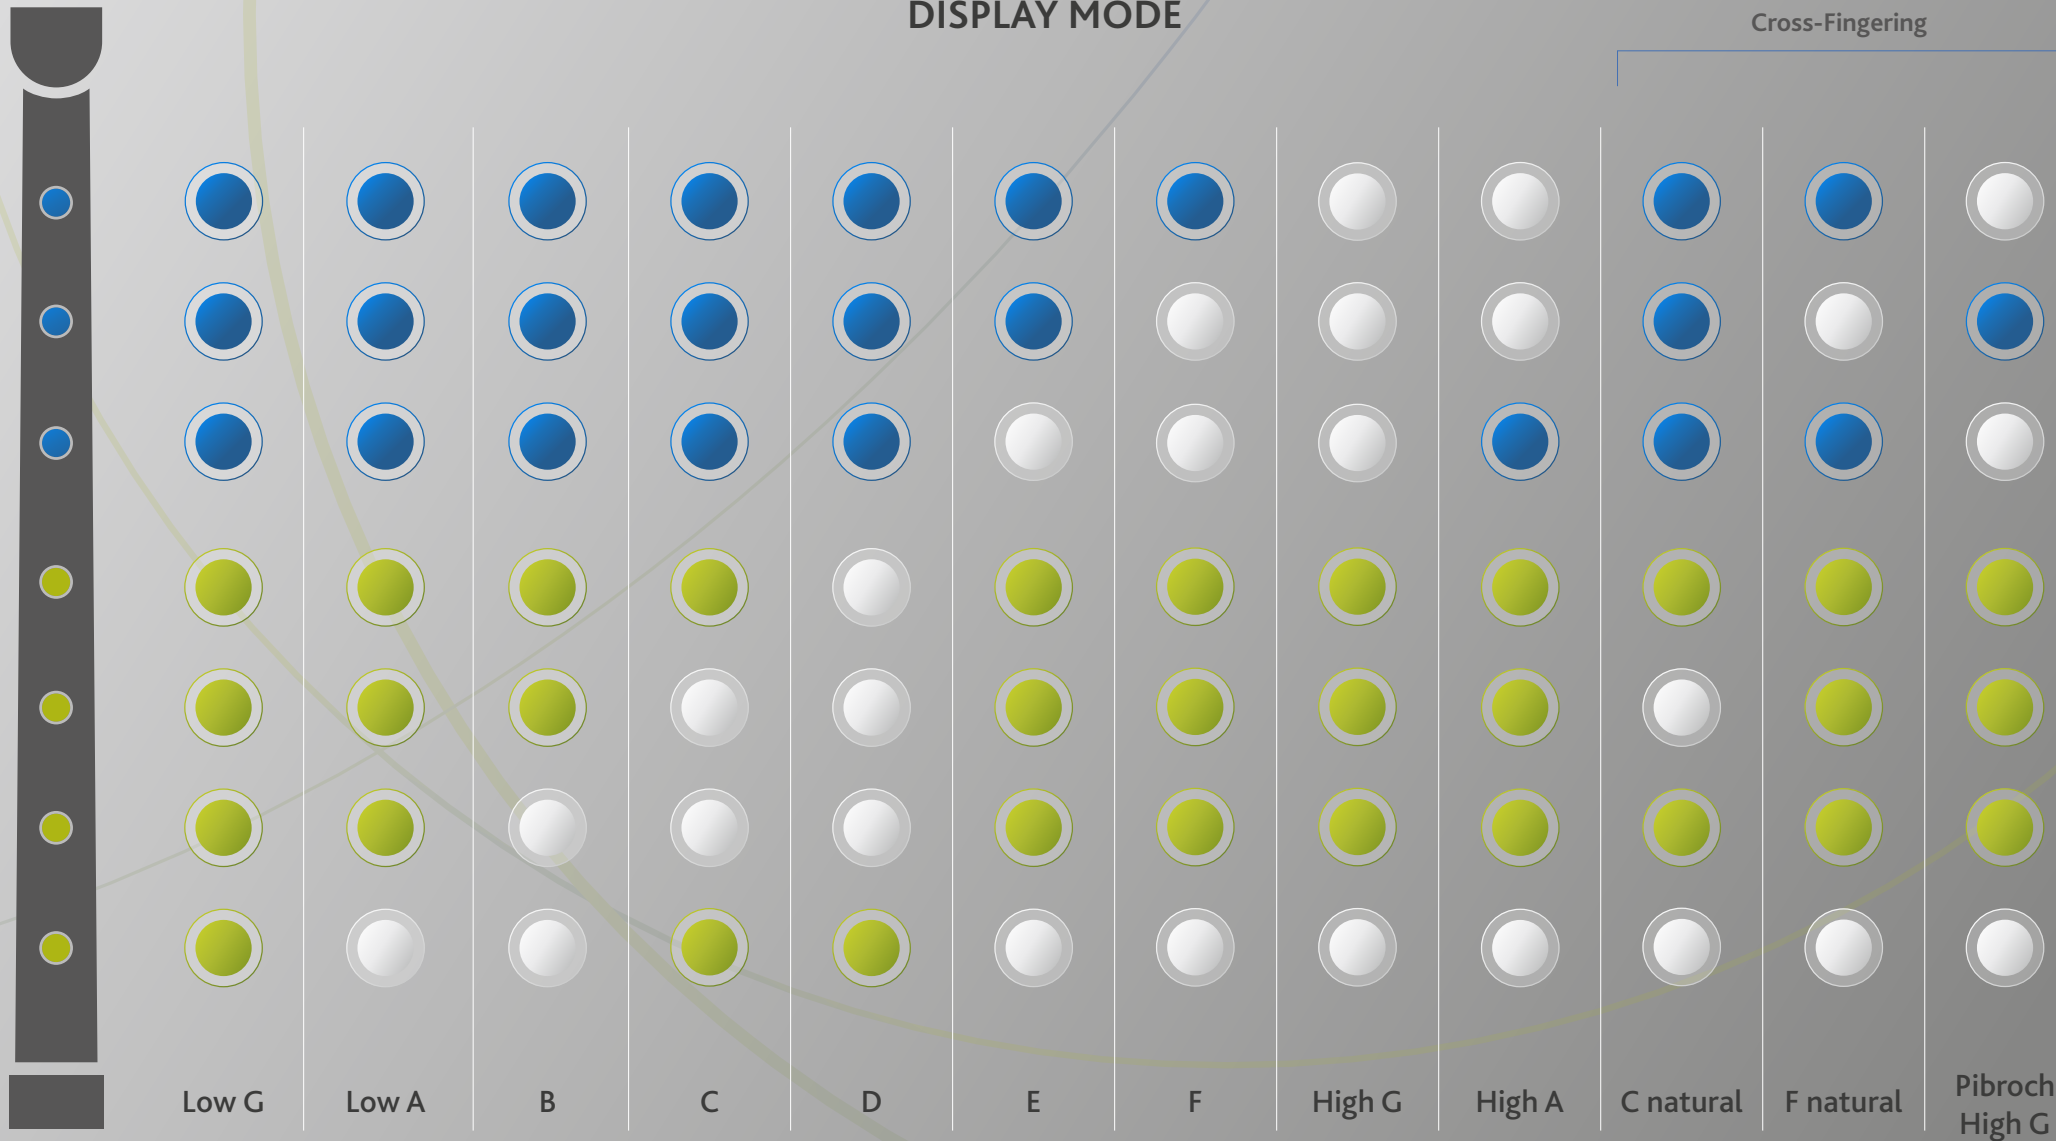

HALF-CLOSED FINGERING (SCOTTISH) GREAT HIGHLAND BAGPIPE, BORDERPIPE, SMALLPIPE & PRACTICE CHANTER

DISPLAY MODE

Cross-Fingering

 (Top Hand)
  (Bottom Hand)
  = open