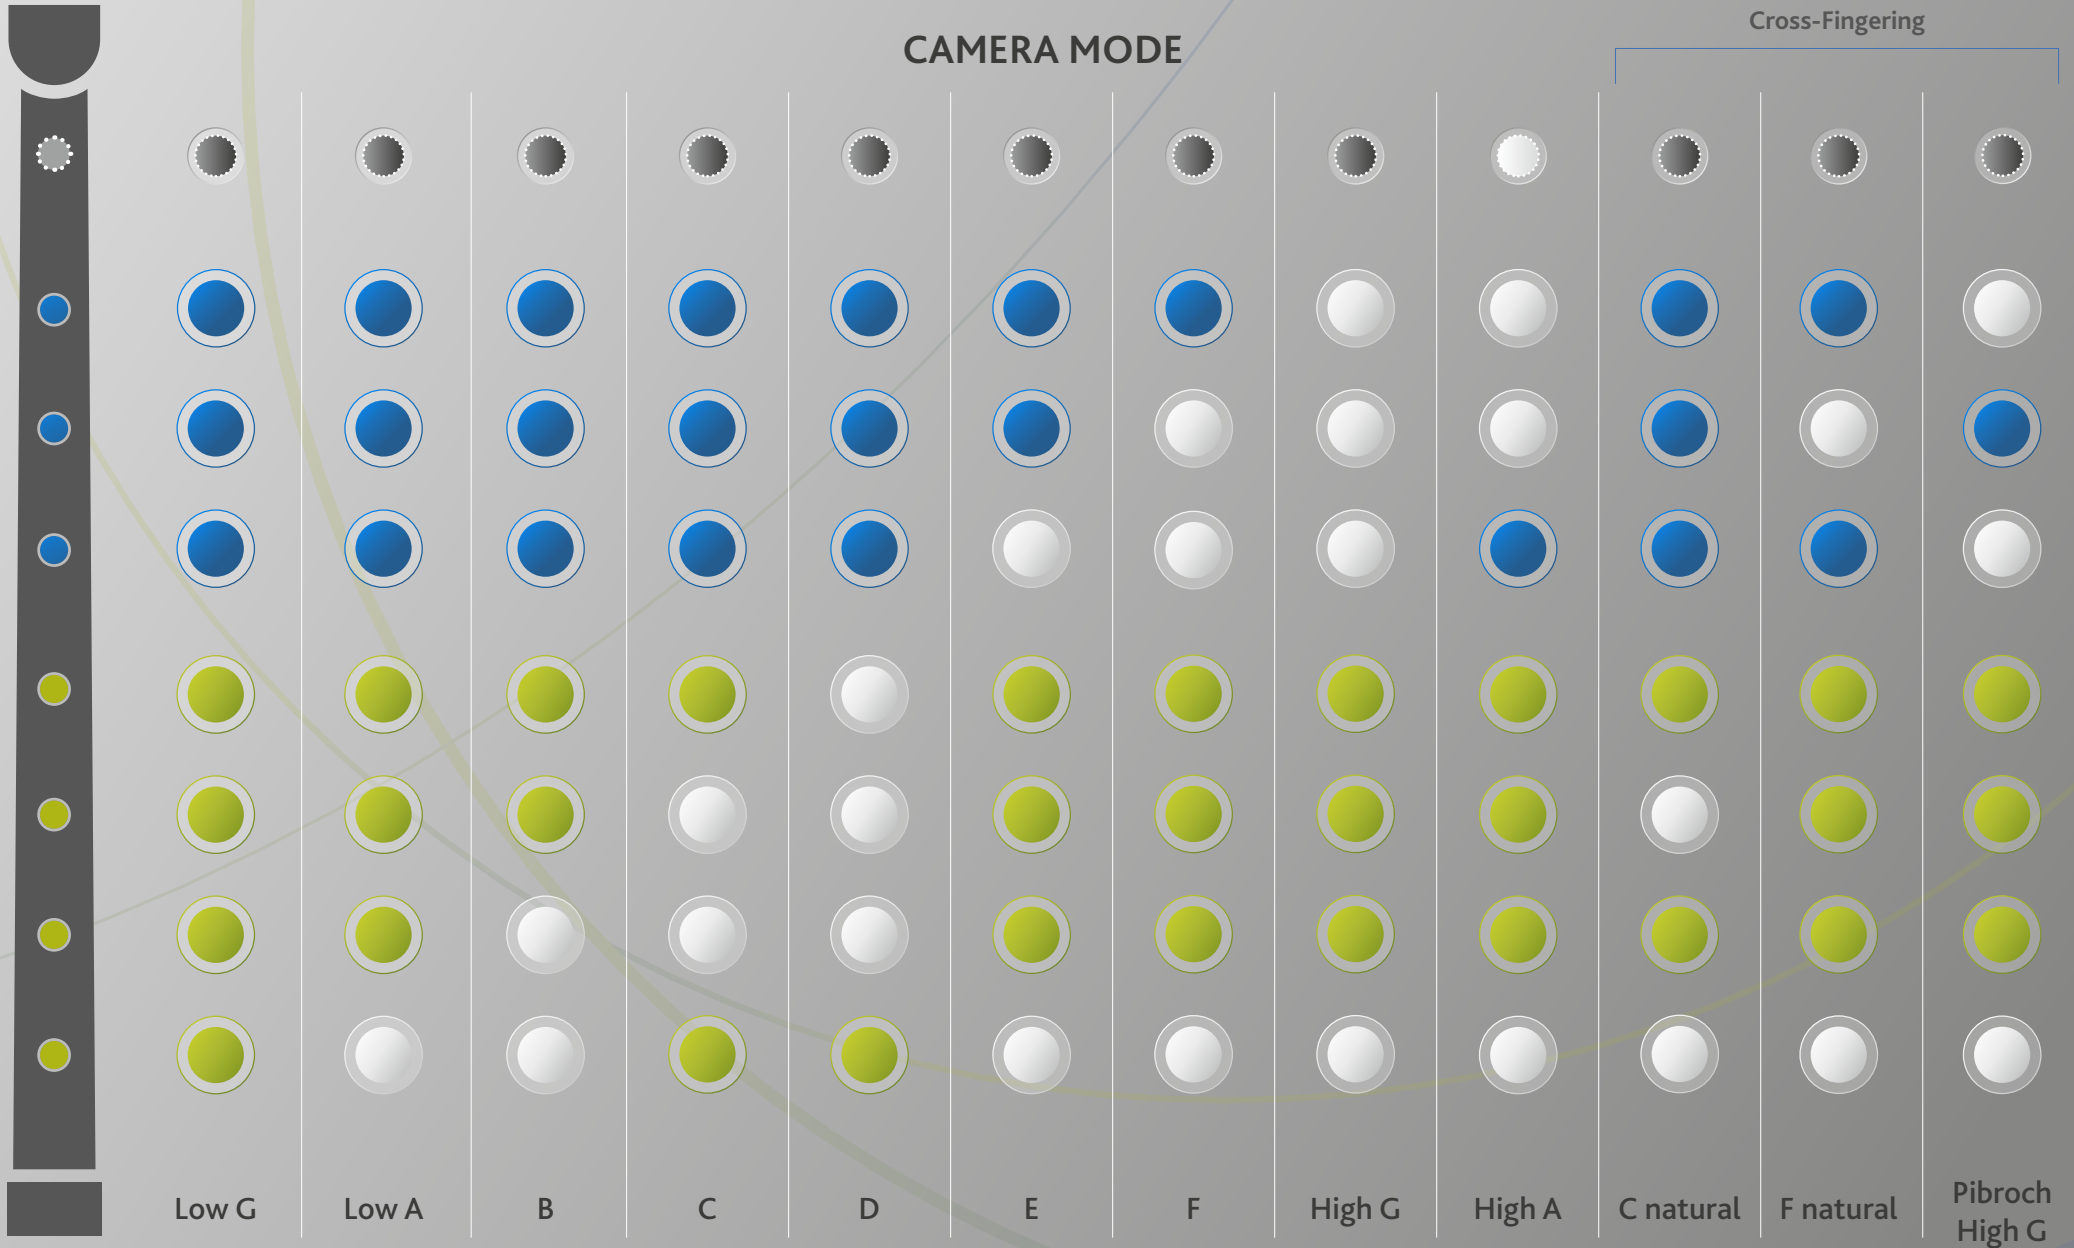

HALF-CLOSED FINGERING (SCOTTISH) GREAT HIGHLAND BAGPIPE, BORDERPIPE, SMALLPIPE & PRACTICE CHANTER

(Thumb / Rear-Camera)
 (Top Hand)
 (Bottom Hand)
 = open