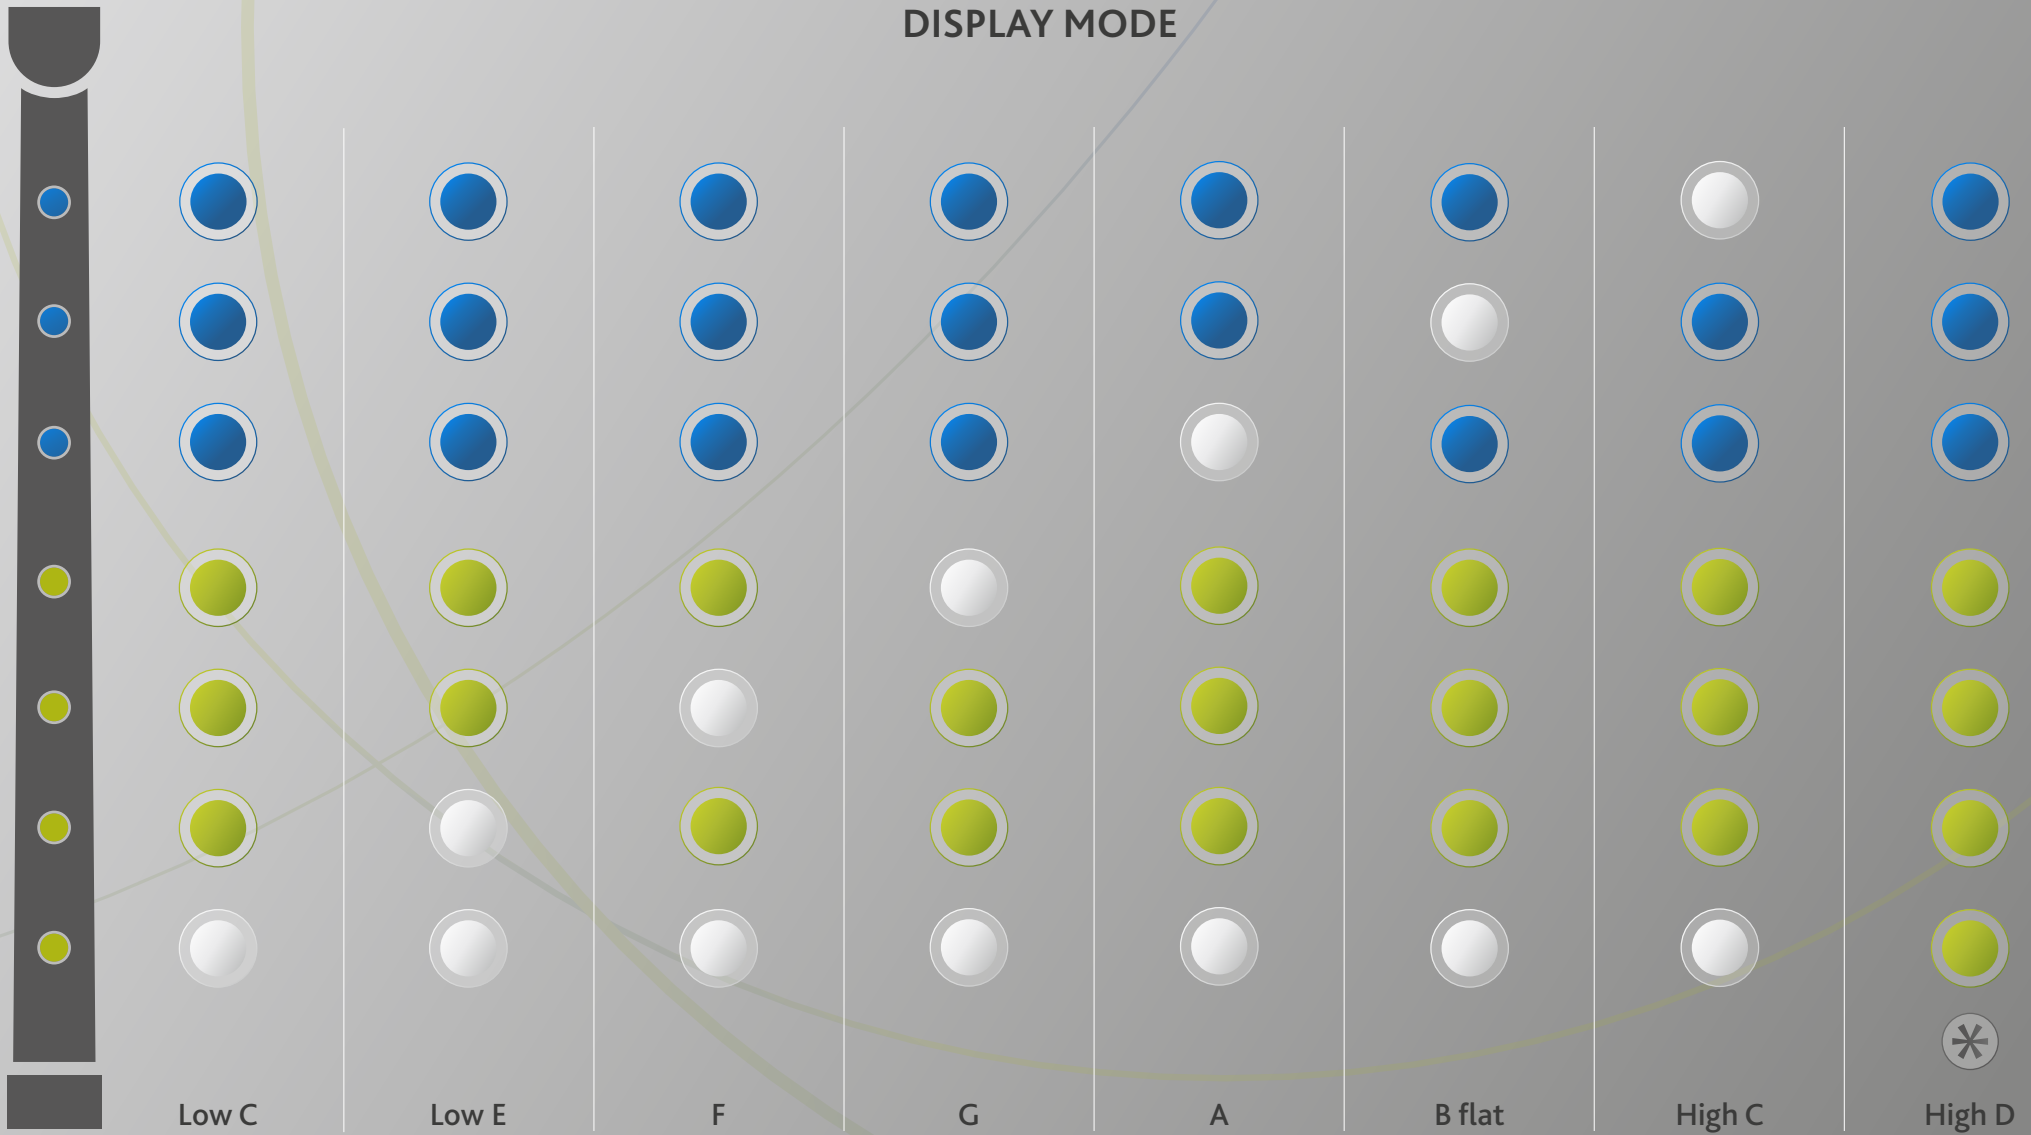

CLOSED FINGERING – BOHEMIAN BOCK

DISPLAY MODE

● (Top Hand)
 ● (Bottom Hand)
 ○ = open
 ⊛ = Within the display mode